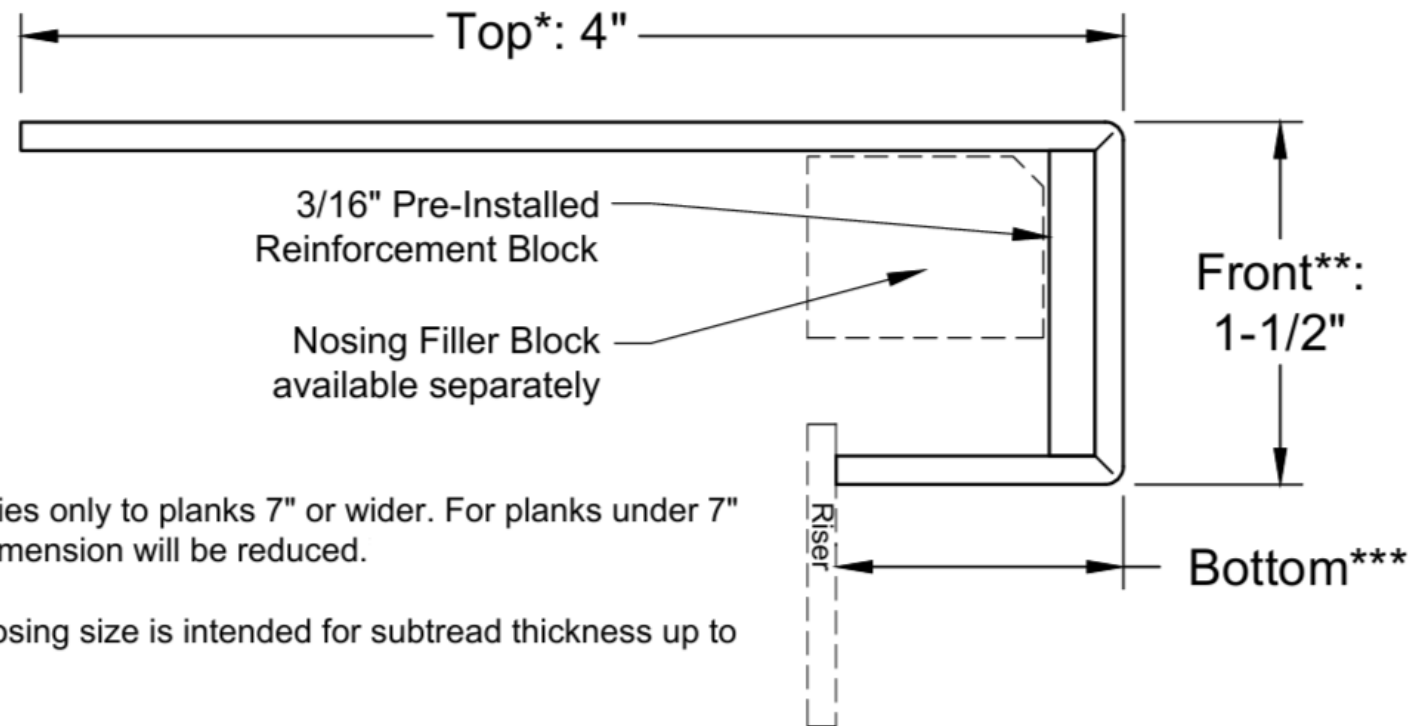

Essentials Vinyl Nosing – 2mm to less than 3mm Glue-Down

*** Top:**

- 4" Top applies only to planks 7" or wider. For planks under 7" wide, top dimension will be reduced.

**** Front:**

- Standard nosing size is intended for subfloor thickness up to 3/4".

***** Bottom:**

- Accommodates plywood tread overhang up to 1" with riser tucked behind Essentials Vinyl Nosing.