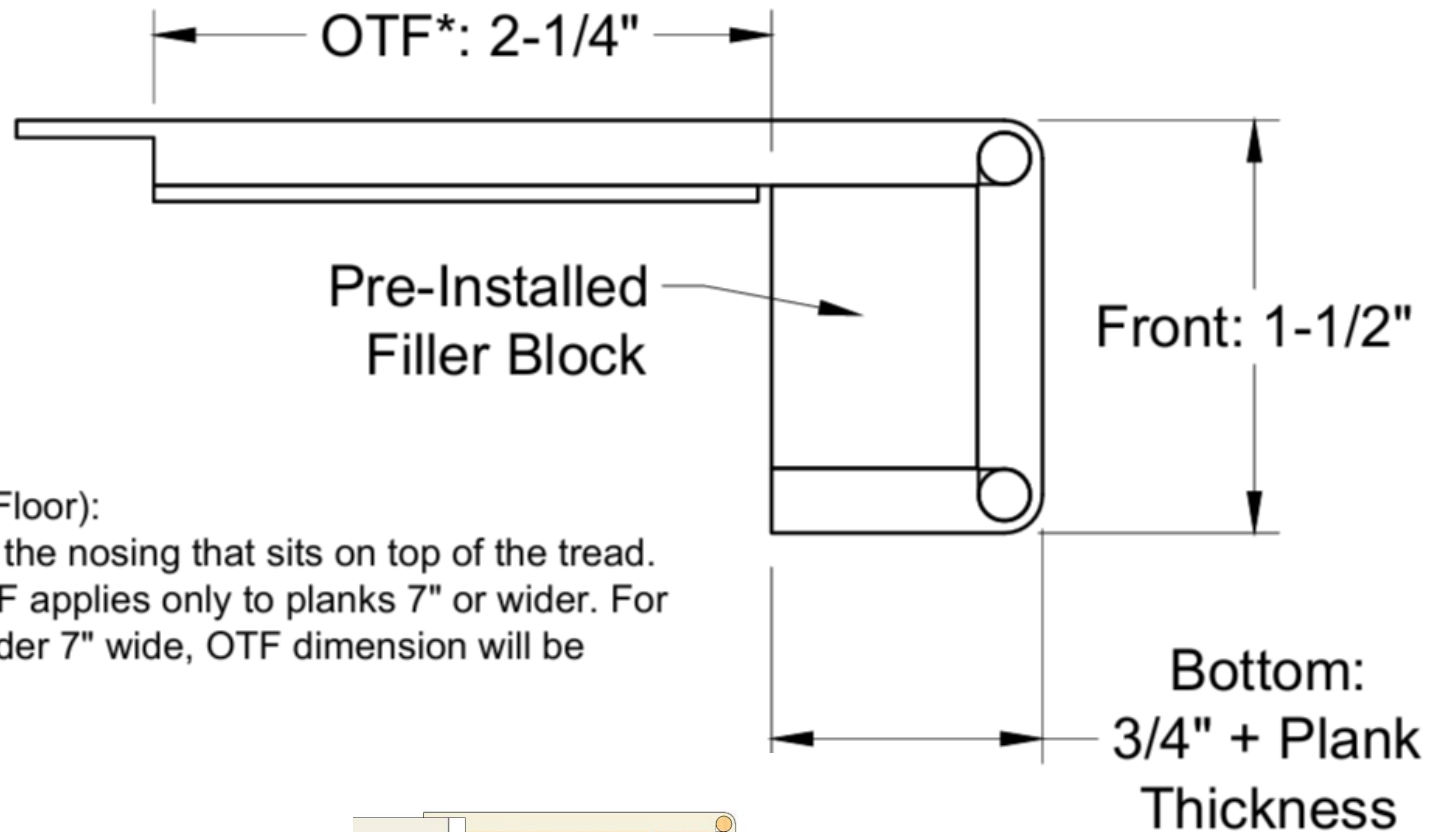

## Premier Overlap Vinyl Nosing – Click SPC & WPC

\* OTF (On-The-Floor):

- Portion of the nosing that sits on top of the tread.
- 3-1/4" OTF applies only to planks 7" or wider. For planks under 7" wide, OTF dimension will be reduced.